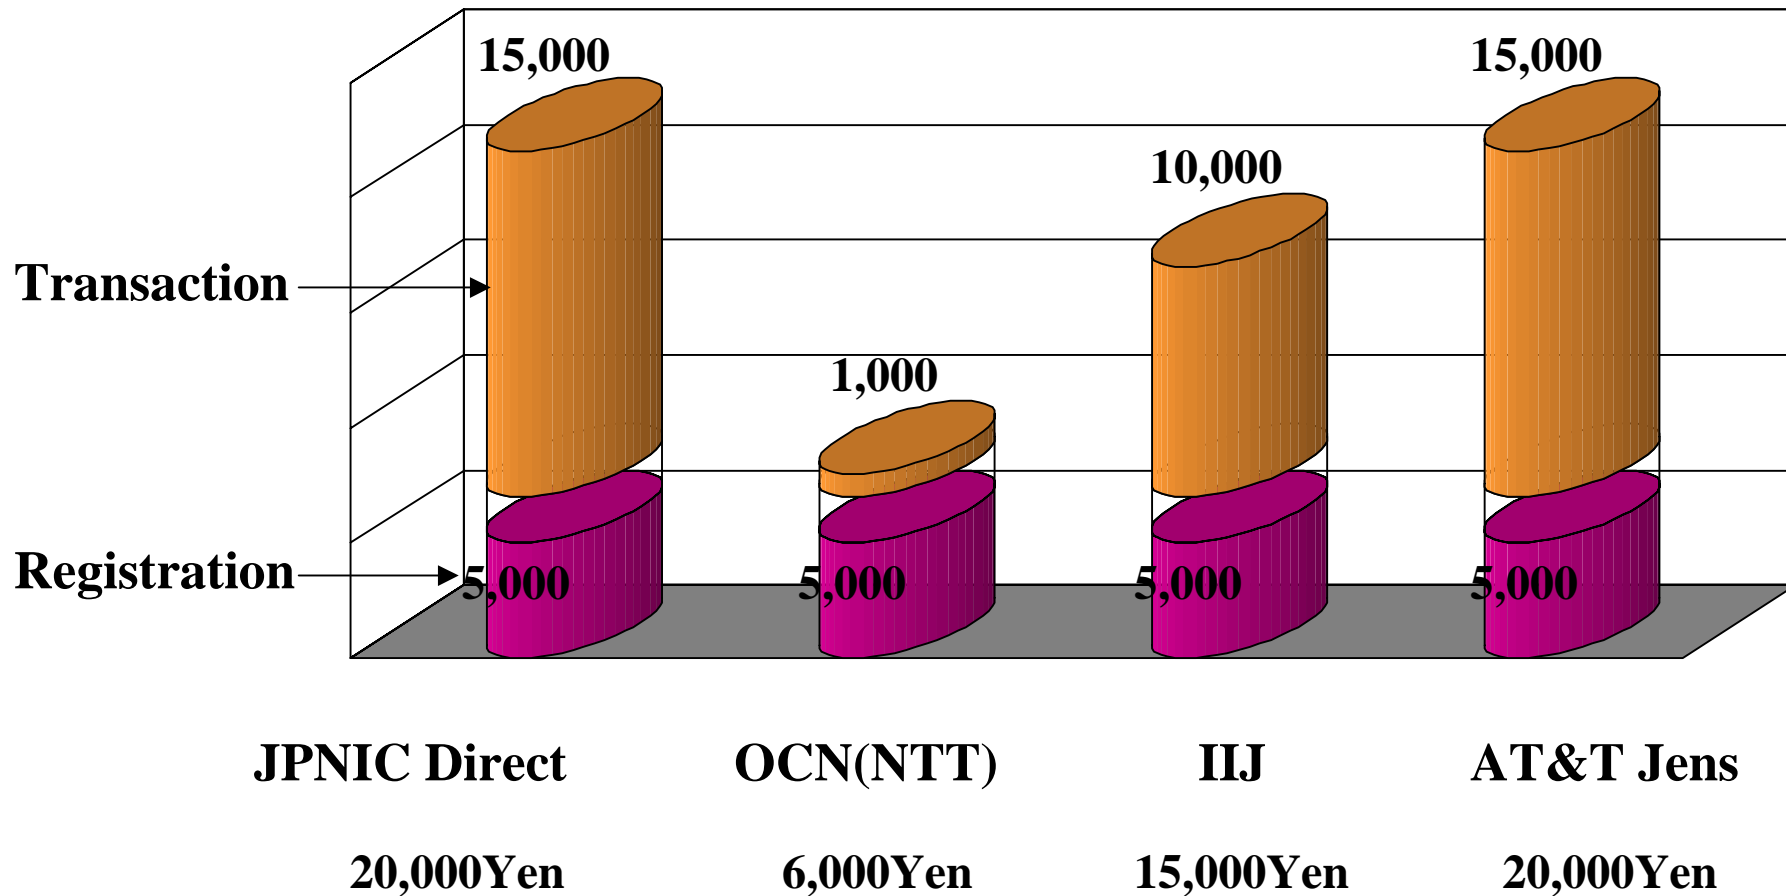

Competitive environment of Domain name Assignment Fee

3

Mar. 1, 1999

Japan Network Information Center